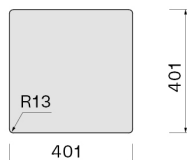

Iroko wood chopping board 330
x 436 x 20 mm

KACL.992

Polyethylene chopping board
330 x 420 x 18 mm

KACL.993

HPL chopping board 280 x 420 x
18 mm

TECHNICAL FEATURES

Installation type

Undermount

Dimensions

Cabinet 50 cm

Finishing

AISI 304 18/10 Scotch Brite
stainless steel

Type of control

None

PACKAGING:WEIGHTS AND VOLUMES

Gross weight

7.67 kg

Net weight

3.96 kg

Volumes

0.06 m³

Packaging size

Length

500 mm

Height

245 mm

Depth

500 mm

CONSUMPTION AND CONNECTION FEATURES ENERGY CLASS

Cut-out size / Undermount