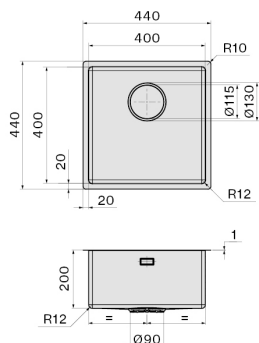

Iroko wood chopping board 330
x 436 x 20 mm

KACL.992

Polyethylene chopping board
330 x 420 x 18 mm

KACL.993

HPL chopping board 280 x 420 x
18 mm

TECHNICAL FEATURES

Installation type

Undermount

Dimensions

Cabinet 50 cm

Finishing

AISI 304 18/10 Scotch Brite
stainless steel

Type of control

None

PACKAGING:WEIGHTS AND VOLUMES

Gross weight

7.67 kg

Net weight

3.96 kg

Volumes

0.06 m³

Packaging size

Length

500 mm

Height

245 mm

Depth

500 mm

CONSUMPTION AND CONNECTION FEATURES ENERGY CLASS

Cut-out size / Undermount